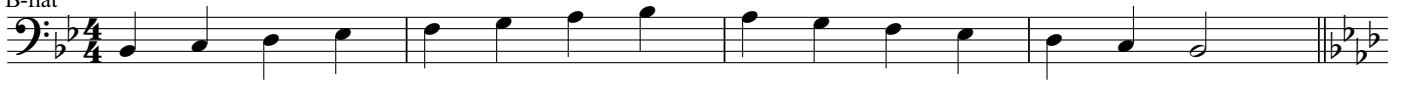

Daily Routine and Scales for Euphonium (Bass Clef), Level 1 (Everett)

2 5. Scales ♩ = 60-120

B-flat

A-flat

C

E-flat

F (Two Octaves!)

D-flat