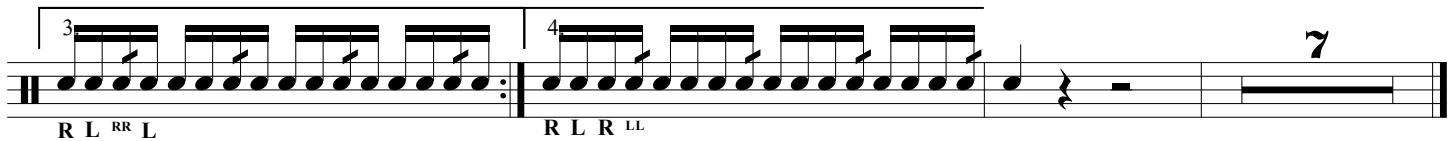

Snare Drum
Bass Drum

Seaside Middle School Bands Warm Up

(2018)

Lip Slur #1

Lip Slur #2

B \flat & E \flat Concert Scale (to the 9th)

B \flat Concert Chromatic Scale